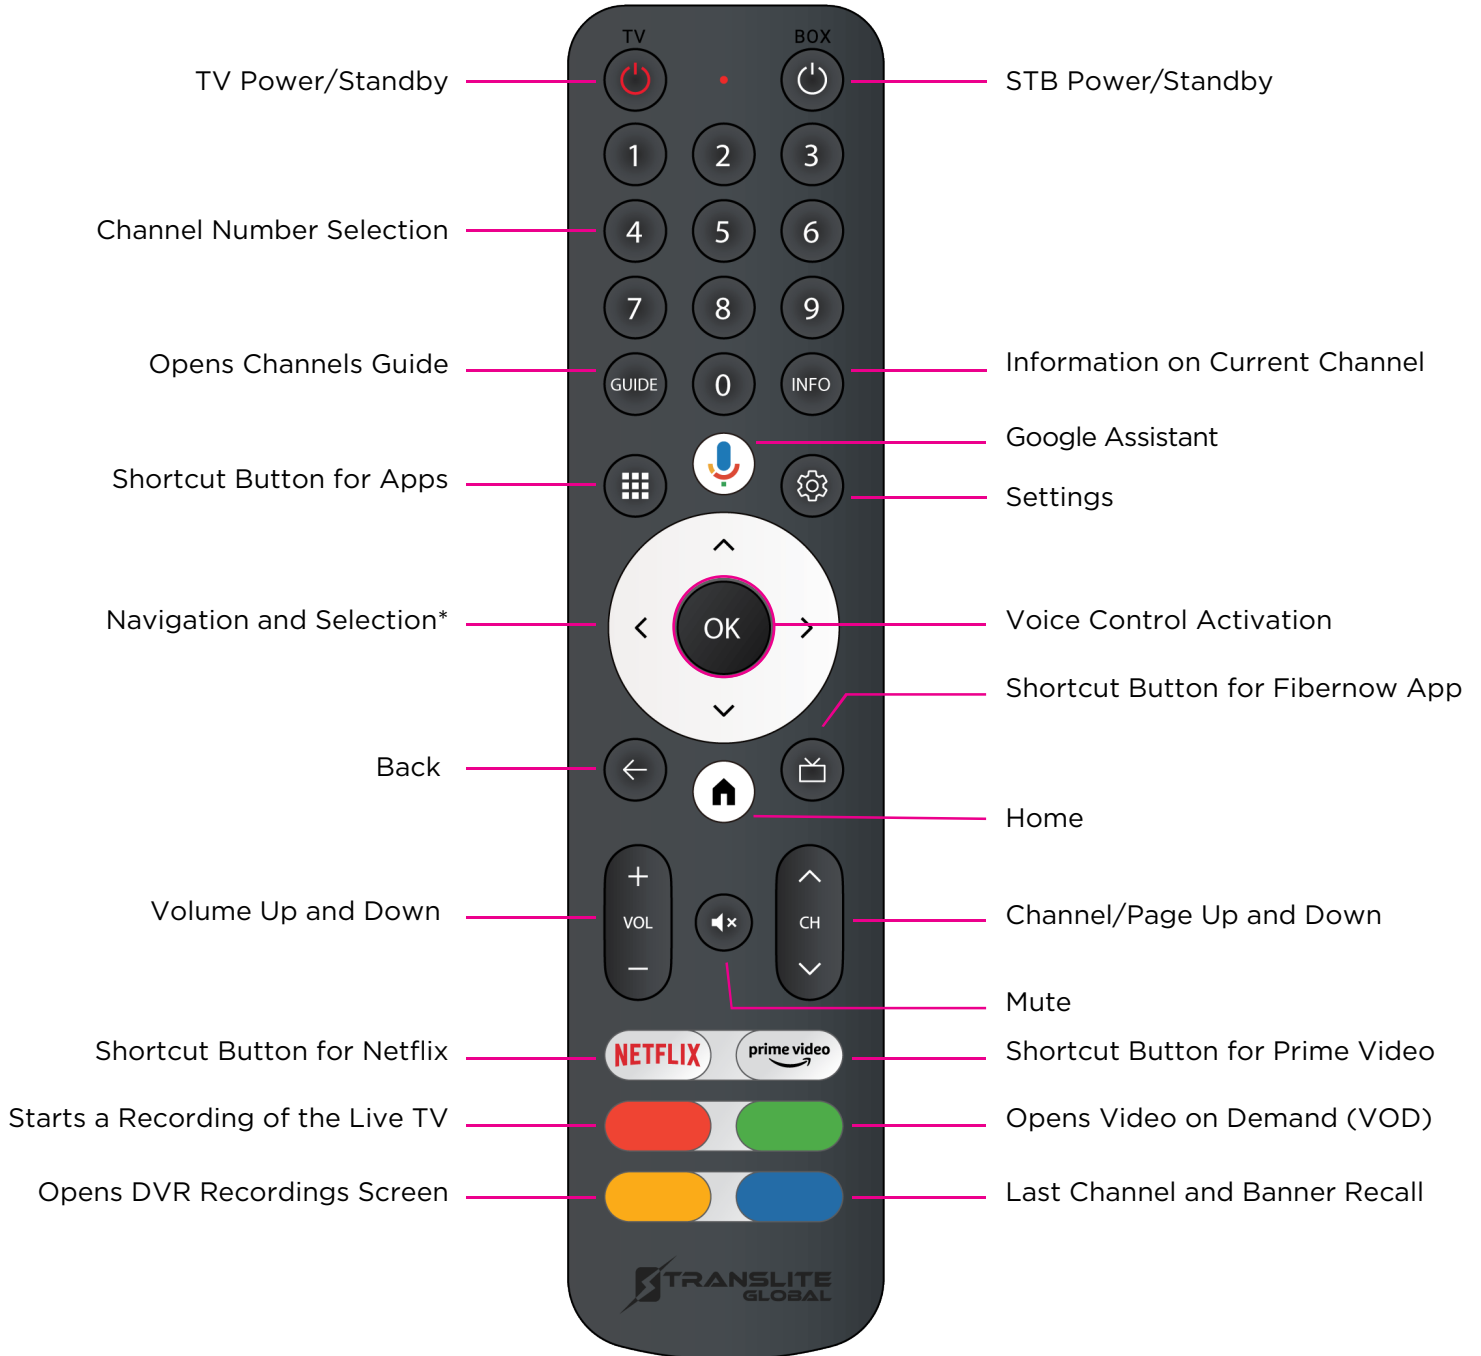

Remote Control **Shortcut Key Guide** Translite Global

Navigation and Selection:

Pause - Press the **OK** button twice

Play - Press the **OK** button once

Fast Forward - Press the **Right** arrow

Rewind - Press the **Left** arrow